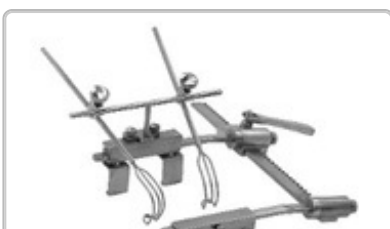

Curved, 4 prongs

PG341131 : CHEANVECHAI-FAVALORO RAKE ASSEMBLY

Curved, 4 prongs

PG341133 : CHEANVECHAI-FAVALORO SWIVEL RAKE ASSEMBLY

Curved, 4 prongs

PG341147 : CHAUX BLADE ASSEMBLY & VALVE RETRACTOR

PG341148 : CHAUX RETRACTOR BLADE ASSEMBLY

Side Blade 1 3/4" (4.5cm) deep, Extra-long

PG341149 : VALVE RETRACTOR BLADE ASSEMBLY

PG341150 : CHAUX RETRACTOR COMPLETE

Spread 8" (20.3cm), Side Blade 1 1/8" (2.7cm) wide x 1 7/16" (3.7cm) deep, 12" (30.5cm)

PG341154 : CHAUX THUMB SCREW FOR BLADE ASSEMBLY

PG341155 : CHAUX STERNAL IMA-MITRAL VALVE RETRACTOR

Spread 9 1/8" (23.cm), Side Blade 1 1/8" (2.7cm) wide x 1 1/4" (3.0cm) deep

PG341156 : CHAUX TAKE-UP FOR RETRACTOR ARM

PG341158 : MORSE STERNAL RETRACTOR, CHILD

Spread 3 7/8" (10cm), Side Blade 9/16" (1.5cm) wide x 3/8" (1cm) deep, Arm length 3 3/8" (8cm)

PG341160 : MORSE STERNAL RETRACTOR, CHILD

Spread 6" (15cm), Side Blade 3/4" (2cm) wide x 5/8" (1.6cm) deep, Arm length 4 3/4" (12cm)