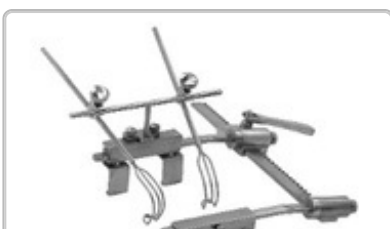

**PG341129 : OCHNER-FAVALORO RAKE ASSEMBLY**

Curved, 4 prongs

**PG341131 : CHEANVECHAI-FAVALORO RAKE ASSEMBLY**

Curved, 4 prongs

**PG341133 : CHEANVECHAI-FAVALORO SWIVEL RAKE ASSEMBLY**

Curved, 4 prongs

**PG341147 : CHAUX BLADE ASSEMBLY & VALVE RETRACTOR**

**PG341148 : CHAUX RETRACTOR BLADE ASSEMBLY**

Side Blade 1 3/4" (4.5cm) deep, Extra-long

**PG341149 : VALVE RETRACTOR BLADE ASSEMBLY**

**PG341150 : CHAUX RETRACTOR COMPLETE**

Spread 8" (20.3cm), Side Blade 1 1/8" (2.7cm) wide x 1 7/16" (3.7cm) deep, 12" (30.5cm)

**PG341154 : CHAUX THUMB SCREW FOR BLADE ASSEMBLY**

**PG341155 : CHAUX STERNAL IMA-MITRAL VALVE RETRACTOR**

Spread 9 1/8" (23.cm), Side Blade 1 1/8" (2.7cm) wide x 1 1/4" (3.0cm) deep

---

**PG341156 : CHAUX TAKE-UP FOR RETRACTOR ARM**

---

**PG341158 : MORSE STERNAL RETRACTOR, CHILD**

Spread 3 7/8" (10cm), Side Blade 9/16" (1.5cm) wide x 3/8" (1cm) deep, Arm length 3 3/8" (8cm)

---

**PG341160 : MORSE STERNAL RETRACTOR, CHILD**

Spread 6" (15cm), Side Blade 3/4" (2cm) wide x 5/8" (1.6cm) deep, Arm length 4 3/4" (12cm)