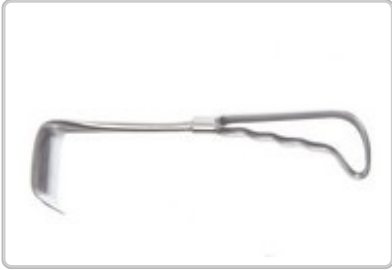

2 1/4" (5.7cm) width x 3 7/8" (10.0cm) depth blade, 9" (23.0cm)

PG164525 : KELLY RETRACTOR

1 1/2" (3.8cm) width x 2" depth blade, 9" (23.0cm)

PG164526 : KELLY RETRACTOR

2" (5.0cm) width x 2 3/8" (6.0cm) depth blade, 9 1/2" (24.0cm)

PG164527 : KELLY RETRACTOR

2 1/2" (6.3cm) width x 3" depth blade, 10" (25.5cm)

PG164528 : KELLY RETRACTOR

3" (7.5cm) width x 3 1/2" (9.0cm) depth blade, 10 1/2" (26.5cm)

PG164540 : RICHARDSON APPENDECTOMY RETRACTOR