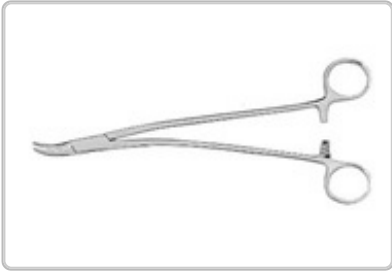

Straight, Flat handle, With lock, 12.3 x 1.4mm smooth jaw, 6" (14.5cm), TC

**PG152827 : MICRO SURGERY NEEDLE HOLDER**

Curved, Flat handle, With lock, 12.8 x 1.4mm smooth jaw, 6" (14.5cm), TC

**PG152842 : FINOCHIETTO NEEDLE HOLDER**

18 x 2.5mm jaw, 10 1/2" (26.5cm), TC

**PG152850 : WANGENSTEEN NEEDLE HOLDER**

16.5 x 2.3mm jaw, 10 3/4" (27.5cm), TC

**PG152855 : STRATTE NEEDLE HOLDER**

10.5 x 2.7mm jaw, 8" (20.5cm), TC

**PG215558A : LANDRENEAU NEEDLE HOLDER**

Straight, 8 1/4" (21cm), TC