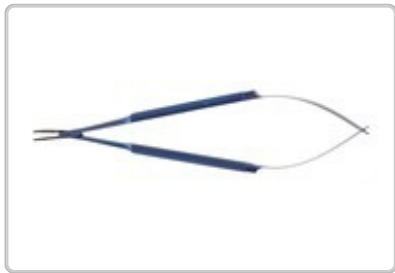

Straight, Flat handle, With lock, 0.9mm Diama-Grip jaw, 6 1/4" (16cm)

**PG359062 : MICRO TITANIUM NEEDLE HOLDER**

Curved, Flat handle, With lock, 0.9mm Diama-Grip jaw, 6 1/4" (16cm)

**PG359063 : MICRO TITANIUM NEEDLE HOLDER**

Straight, Flat handle, With lock, 1mm Diama-Grip jaw, 7 1/8" (19.5cm)

**PG359069 : MICRO TITANIUM NEEDLE HOLDER**

Straight, Round handle, With lock, 1mm Diama-Grip jaw, 7 1/8" (18cm)

**PG359071 : MICRO TITANIUM NEEDLE HOLDER**

Straight, Round handle, With lock, 1.8mm Diama-Grip jaw, 8 1/4" (21cm)

**PG359073 : MICRO TITANIUM NEEDLE HOLDER**

Straight, Round handle, With lock, 0.9mm Diama-Grip jaw, 6 1/4" (16cm)

**PG359074 : MICRO TITANIUM NEEDLE HOLDER**

Curved, Round handle, With lock, 1mm Diama-Grip jaw, 6 1/4" (16cm)

**PG359075 : MICRO TITANIUM NEEDLE HOLDER**

Straight, Round handle, With lock, 1mm Diama-Grip jaw, 7 1/8" (18cm)

**PG359083 : DERF TITANIUM NEEDLE HOLDER**