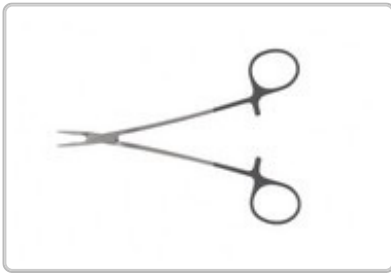

NEEDLE HOLDERS**PG354969 : SPENCER CORONARY TECHNIQUE® NEEDLE HOLDER**

Straight, smooth, 12 x 1.2 mm jaw, 0.9 mm tip, 7" (18 cm), TC

**PG354971 : GIANNINI NEEDLE HOLDER**

Straight, with lock, 1.8 mm jaw, 10-1/4" (26 cm), TC

**PG354972 : CASTROVIEJO NEEDLE HOLDER**

Straight, Round handle, With lock, 11.5 x 0.8mm Diama-Grip jaw, 6" (15cm)

**PG354973 : CASTROVIEJO NEEDLE HOLDER**

Curved, Round handle, With lock, 0.9mm Diama-Grip jaw, 6" (15cm)

**PG354974 : CASTROVIEJO NEEDLE HOLDER**

Straight, Round handle, With lock, 0.8mm Diama-Grip jaw, 7 1/4" (18.5cm)

**PG354975 : CASTROVIEJO NEEDLE HOLDER**

Straight, round handle, with lock, 0.7 mm Diama-Grip jaw, 8-1/4" (21 cm)

Straight, Round handle, Without lock, 1.15mm smooth jaw, 7 3/8" (19cm)

PG357655 : MICRO VASCULAR NEEDLE HOLDER

Curved, Round handle, Without lock, smooth, 7 3/8" (19cm)