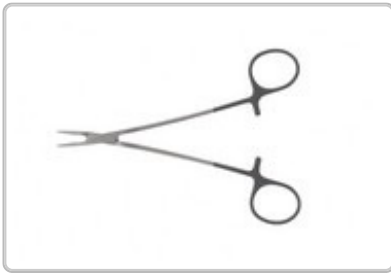

NEEDLE HOLDERS

**PG354969 : SPENCER CORONARY TECHNIQUE® NEEDLE HOLDER**

Straight, smooth, 12 x 1.2 mm jaw, 0.9 mm tip, 7" (18 cm), TC

**PG354971 : GIANNINI NEEDLE HOLDER**

Straight, with lock, 1.8 mm jaw, 10-1/4" (26 cm), TC

**PG354972 : CASTROVIEJO NEEDLE HOLDER**

Straight, Round handle, With lock, 11.5 x 0.8mm Diama-Grip jaw, 6" (15cm)

**PG354973 : CASTROVIEJO NEEDLE HOLDER**

Curved, Round handle, With lock, 0.9mm Diama-Grip jaw, 6" (15cm)

**PG354974 : CASTROVIEJO NEEDLE HOLDER**

Straight, Round handle, With lock, 0.8mm Diama-Grip jaw, 7 1/4" (18.5cm)

**PG354975 : CASTROVIEJO NEEDLE HOLDER**

Straight, round handle, with lock, 0.7 mm Diama-Grip jaw, 8-1/4" (21 cm)

Straight, Round handle, Without lock, 1.15mm smooth jaw, 7 3/8" (19cm)

PG357655 : MICRO VASCULAR NEEDLE HOLDER

Curved, Round handle, Without lock, smooth, 7 3/8" (19cm)