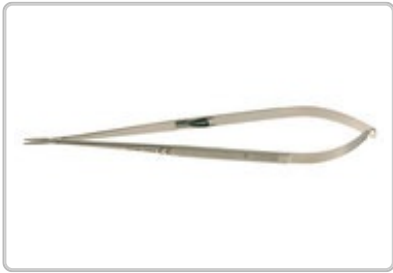

PG355560DG : CASTROVIEJO MICRO NEEDLE HOLDER

Round handle, w/Lock, Diama-Grip, 12" (30.5cm)

AVAILABLE

PG357601 : JACOBSON NEEDLE HOLDER

Straight, Flat handle, With lock, 13 x 1.3mm smooth jaw, 7" (18cm)

PG357603 : JACOBSON NEEDLE HOLDER

Straight, Flat handle, With lock, 13.5 x 1.2mm smooth jaw, 8 1/2" (21.5cm)

PG357603DG : JACOBSON MICRO NEEDLE HOLDER

Flat handle, w/Lock, 18 x 1.3mm Diama-Grip jaw, 8 1/2" (21.5cm)

PG357654 : MICRO VASCULAR NEEDLE HOLDER

Straight, Round handle, Without lock, 1.15mm smooth jaw, 7 3/8" (19cm)

PG357655 : MICRO VASCULAR NEEDLE HOLDER

Curved, Round handle, Without lock, smooth, 7 3/8" (19cm)