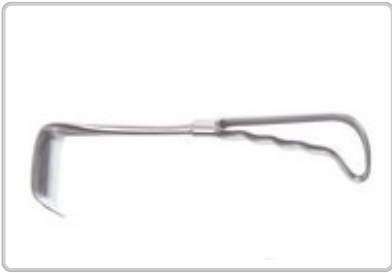

2 1/4" (5.7cm) width x 3 7/8" (10.0cm) depth blade, 9" (23.0cm)

PG164525 : KELLY RETRACTOR

1 1/2" (3.8cm) width x 2" depth blade, 9" (23.0cm)

PG164526 : KELLY RETRACTOR

2" (5.0cm) width x 2 3/8" (6.0cm) depth blade, 9 1/2" (24.0cm)

PG164527 : KELLY RETRACTOR

2 1/2" (6.3cm) width x 3" depth blade, 10" (25.5cm)

PG164528 : KELLY RETRACTOR

3" (7.5cm) width x 3 1/2" (9.0cm) depth blade, 10 1/2" (26.5cm)

PG164540 : RICHARDSON APPENDECTOMY RETRACTOR