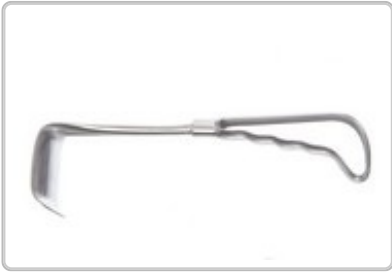

Sharp, 3-pronged, 1/2" (1.5cm) width blade, 8 1/2" (21.5cm)

PG164412 : VOLKMANN RAKE RETRACTOR

Blunt, Double-pronged, 3/8" (1.0cm) width blade, 8 1/2" (21.5cm)

PG164413 : VOLKMANN RAKE RETRACTOR

Blunt, 3-pronged, 1/2" (1.5cm) width blade, 8 1/2" (21.5cm)

PG164416 : VOLKMANN RAKE RETRACTOR

Blunt, 6-pronged, 1 1/8" (3.0cm) width blade, 8 1/2" (21.5cm)

PG164520 : DOYEN RETRACTOR

1 3/4" (4.5cm) width x 2 3/4" (7.0cm) depth blade, 8 3/4" (22.0cm)

PG164522 : DOYEN RETRACTOR

2 1/4" (5.7cm) width x 3 7/8" (10.0cm) depth blade, 9" (23.0cm)

PG164525 : KELLY RETRACTOR

1 1/2" (3.8cm) width x 2" depth blade, 9" (23.0cm)

PG164526 : KELLY RETRACTOR

2" (5.0cm) width x 2 3/8" (6.0cm) depth blade, 9 1/2" (24.0cm)